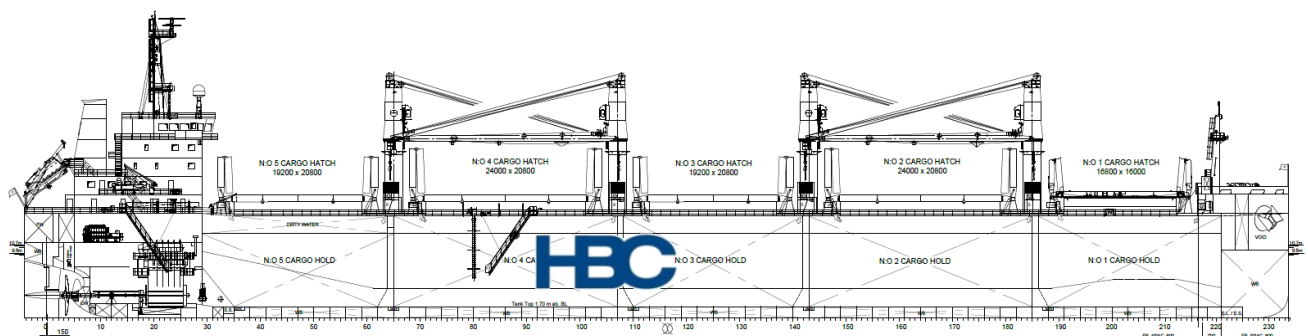

HBC

MV Venture Joy

Type	Geared Bulker
Class	Lloyds Register
Built	2015
Flag	Liberia
Summer Dwt	43.500 mts
Draft	10,70 m
LOA	189,99 m
Beam	30,0 m
Holds / Hatches	5 / 5
Grain / Bale	55.300 cbm / 53.250 cbm
Gear	4 X 30 mts SWL
Grabs	Yes

All details are about and without guarantee. Description not to be used for Charter Parties.

HBC Hamburg Bulk Carriers GmbH Co. KG
Neumühlen 15
22763 Hamburg
Germany

Phone: +49 40 800 98 2 – 0

Fax: +49 40 800 98 2 – 99

E-Mail: chartering@hbc-hamburg.com

HBC Asia Pte. Ltd.
8 Eu Tong Sen Street
#12-91/92 The Central
059818 Singapore

Phone: +65 6303 91 – 11

Fax: +65 6303 91 – 10

E-Mail: chartering@hbc-asia.com