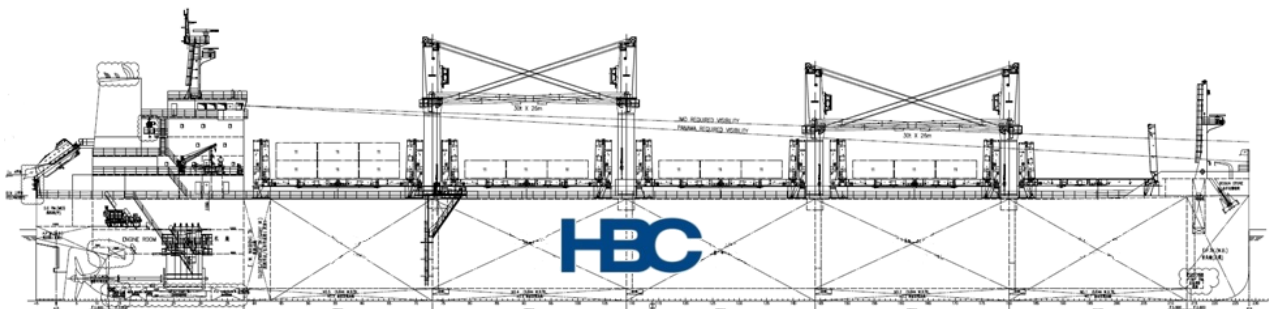

HBC

MV Interlink Priority

Type	Geared Bulker / Box-Open Hatch
Class	Lloyds Register
Built	2015
Flag	Marshall Islands
Summer Dwt	38.500 mts
Draft	10,50 m
LOA	179,95 m
Beam	32,00 m
Holds / Hatches	5 / 5
Grain / Bale	50.904 cbm /
Gear	4 X 30 mts SWL
Grabs	No

All details are about and without guarantee. Description not to be used for Charter Parties.

HBC Hamburg Bulk Carriers GmbH Co. KG
Neumühlen 15
22763 Hamburg
Germany

Phone: +49 40 800 98 2 – 0

Fax: +49 40 800 98 2 – 99

E-Mail: chartering@hbc-hamburg.com

HBC Asia Pte. Ltd.

8 Eu Tong Sen Street
#12-91/92 The Central
059818 Singapore

Phone: +65 6303 91 – 11

Fax: +65 6303 91 – 10

E-Mail: chartering@hbc-asia.com