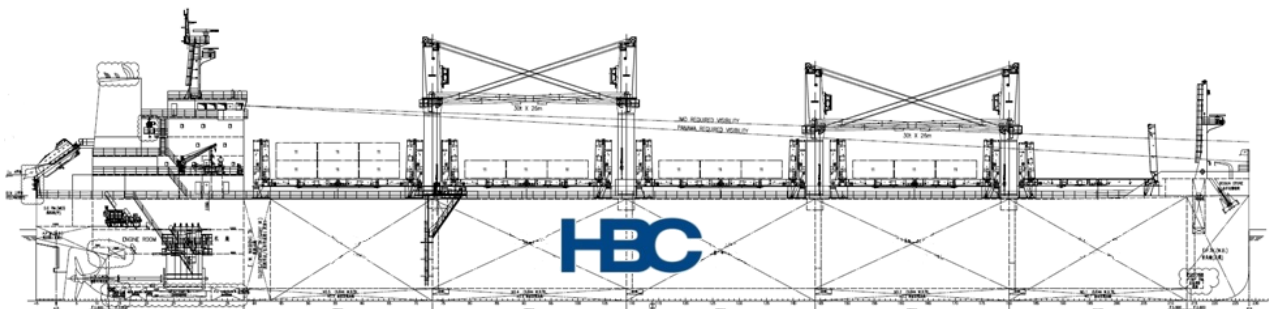

HBC

MV Interlink Mobility

Type	Geared Bulker / Box-Open Hatch
Class	Lloyds Register
Built	2015
Flag	Marshall Islands
Summer Dwt	38.767 mts
Draft	10,50 m
LOA	179,95 m
Beam	32,00 m
Holds / Hatches	5 / 5
Grain / Bale	50.898 cbm / 47.202 cbm
Gear	4 X 30 mts SWL
Grabs	No

All details are about and without guarantee. Description not to be used for Charter Parties.

HBC Hamburg Bulk Carriers GmbH Co. KG
Neumühlen 15
22763 Hamburg
Germany
Phone: +49 40 800 98 2 – 0
Fax: +49 40 800 98 2 – 99
E-Mail: chartering@hbc-hamburg.com

HBC Asia Pte. Ltd.
8 Eu Tong Sen Street
#12-91/92 The Central
059818 Singapore
Phone: +65 6303 91 – 11
Fax: +65 6303 91 – 10
E-Mail: chartering@hbc-asia.com