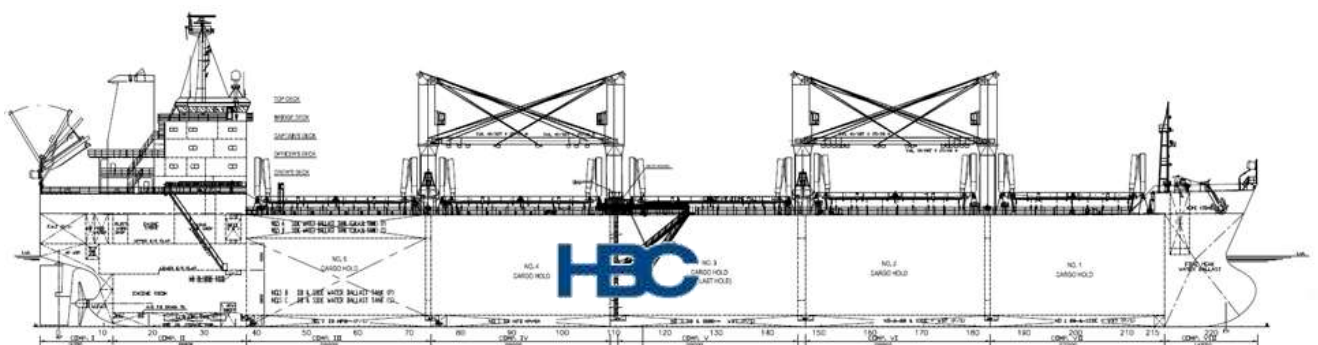

HBC
MV Erlyne

Type	Geared Bulker / Box-Open Hatch
Class	Nippon Kaiji Kyokai
Built	2010
Flag	Liberia
Summer Dwt	50.194 mts
Draft	12,86 m
LOA	189,90 m
Beam	30,50 m
Holds / Hatches	5 / 5
Grain / Bale	60.162 cbm / 58.410 cbm
Gear	4 X 35 mts SWL
Grabs	Yes

All details are about and without guarantee. Description not to be used for Charter Parties.

HBC Hamburg Bulk Carriers GmbH Co. KG
Neumühlen 15
22763 Hamburg
Germany
Phone: +49 40 800 98 2 – 0
Fax: +49 40 800 98 2 – 99
E-Mail: chartering@hbc-hamburg.com

HBC Asia Pte. Ltd.
8 Eu Tong Sen Street
#12-91/92 The Central
059818 Singapore
Phone: +65 6303 91 – 11
Fax: +65 6303 91 – 10
E-Mail: chartering@hbc-asia.com