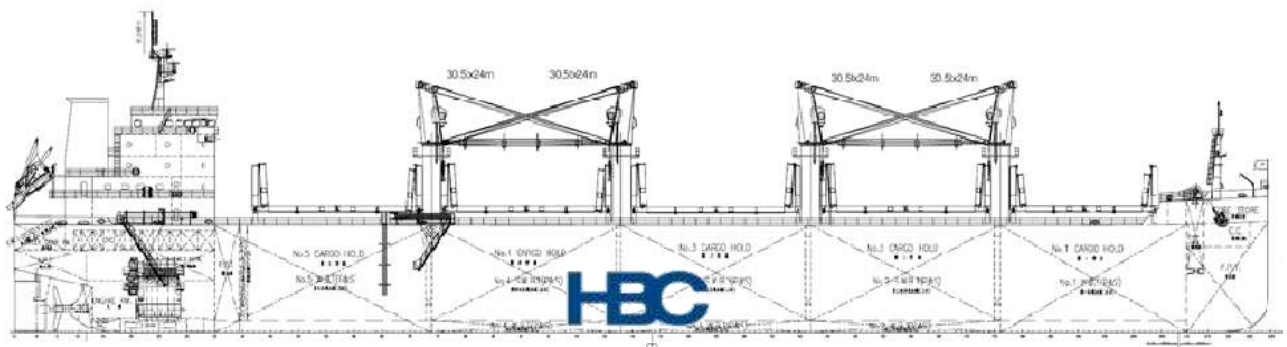

HBC

MV Emerald 39 TBN

Type	Geared Bulker / Box-Open Hatch
Class	TBA
Built	2016
Flag	TBA
Summer Dwt	39.000 mts
Draft	10,60 m
LOA	179,90 m
Beam	30,50 m
Holds / Hatches	5 / 5
Grain / Bale	48.200 cbm / 46.300 cbm
Gear	4 X 30,50 mts SWL
Grabs	Yes

All details are about and without guarantee. Description not to be used for Charter Parties.

HBC Hamburg Bulk Carriers GmbH Co. KG
Neumühlen 15
22763 Hamburg
Germany

Phone: +49 40 800 98 2 – 0

Fax: +49 40 800 98 2 – 99

E-Mail: chartering@hbc-hamburg.com

HBC Asia Pte. Ltd.

8 Eu Tong Sen Street
#12-91/92 The Central
059818 Singapore

Phone: +65 6303 91 – 11

Fax: +65 6303 91 – 10

E-Mail: chartering@hbc-asia.com