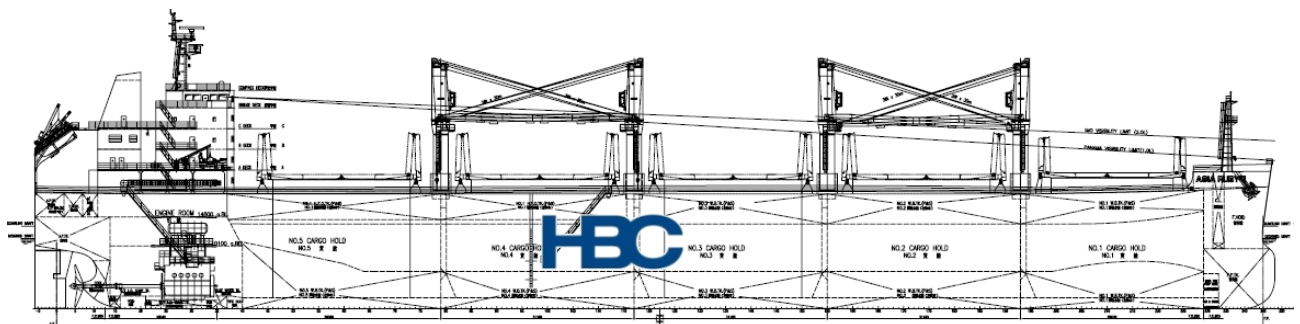

HBC

MV Asia Ruby III

Type	Geared Bulker
Class	Lloyds Register
Built	2014
Flag	Singapore
Summer Dwt	63.023 mts
Draft	13,30 m
LOA	199,99 m
Beam	32,26 m
Holds / Hatches	5 / 5
Grain / Bale	77.632 cbm / 72.600 cbm
Gear	4 X 35 mts SWL
Grabs	Yes

All details are about and without guarantee. Description not to be used for Charter Parties.

HBC Hamburg Bulk Carriers GmbH Co. KG
Neumühlen 15
22763 Hamburg
Germany
Phone: +49 40 800 98 2 – 0
Fax: +49 40 800 98 2 – 99
E-Mail: chartering@hbc-hamburg.com

HBC Asia Pte. Ltd.
8 Eu Tong Sen Street
#12-91/92 The Central
059818 Singapore
Phone: +65 6303 91 – 11
Fax: +65 6303 91 – 10
E-Mail: chartering@hbc-asia.com