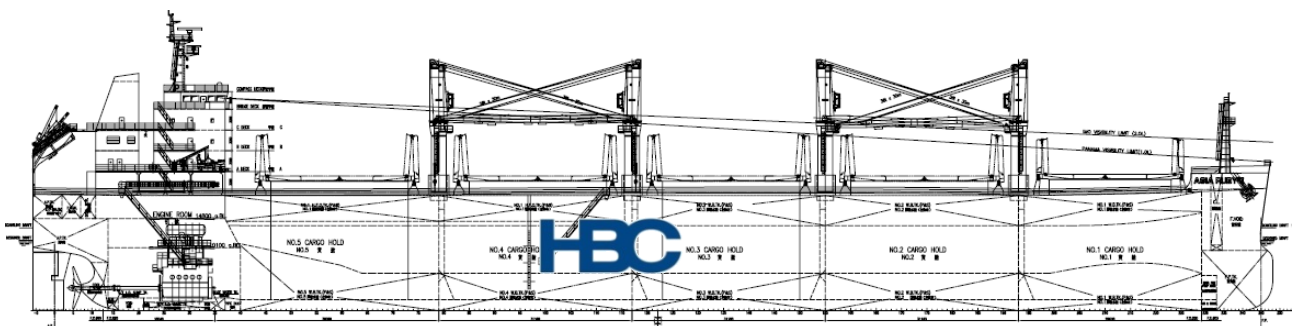

HBC

MV Asia Ruby II

Type	Geared Bulker
Class	Lloyds Register
Built	2014
Flag	Singapore
Summer Dwt	62.995 mts
Draft	13,30 m
LOA	199,99 m
Beam	32,26 m
Holds / Hatches	5 / 5
Grain / Bale	77.424 cbm / 72.600 cbm
Gear	4 X 35 mts SWL
Grabs	Yes

All details are about and without guarantee. Description not to be used for Charter Parties.

HBC Hamburg Bulk Carriers GmbH Co. KG
Neumühlen 15
22763 Hamburg
Germany

Phone: +49 40 800 98 2 – 0

Fax: +49 40 800 98 2 – 99

E-Mail: chartering@hbc-hamburg.com

HBC Asia Pte. Ltd.

8 Eu Tong Sen Street
#12-91/92 The Central
059818 Singapore

Phone: +65 6303 91 – 11

Fax: +65 6303 91 – 10

E-Mail: chartering@hbc-asia.com