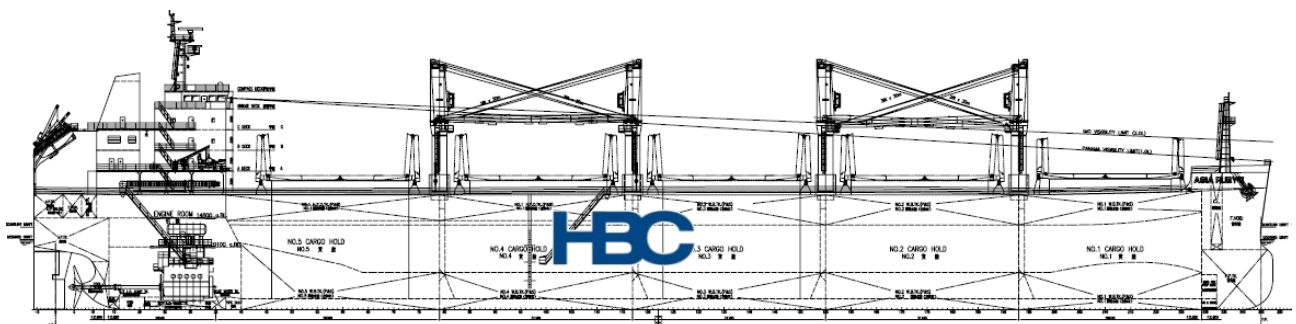

HBC

MV Asia Ruby I

Type	Geared Bulker
Class	Lloyds Register
Built	2014
Flag	Singapore
Summer Dwt	63.088 mts
Draft	13,30 m
LOA	199,99 m
Beam	32,26 m
Holds / Hatches	5 / 5
Grain / Bale	77.424 cbm / 72.600 cbm
Gear	4 X 35 mts SWL
Grabs	Yes

All details are about and without guarantee. Description not to be used for Charter Parties.

HBC Hamburg Bulk Carriers GmbH Co. KG
Neumühlen 15
22763 Hamburg
Germany

Phone: +49 40 800 98 2 – 0
Fax: +49 40 800 98 2 – 99
E-Mail: chartering@hbc-hamburg.com

HBC Asia Pte. Ltd.
8 Eu Tong Sen Street
#12-91/92 The Central
059818 Singapore

Phone: +65 6303 91 – 11
Fax: +65 6303 91 – 10
E-Mail: chartering@hbc-asia.com