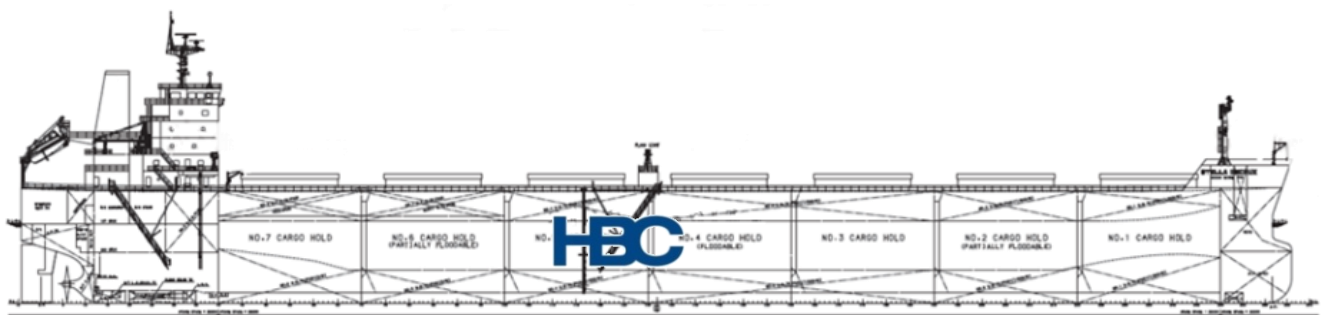

HBC

MV Asia Opal

Type	Gearless Bulker
Class	American Bureau of Shipping
Built	2011
Flag	Singapore
Summer Dwt	80.327 mts
Draft	14,45 m
LOA	299,00 m
Beam	32,24 m
Holds / Hatches	7 / 7
Grain / Bale	95.088 cbm / 93.943 cbm
Gear	N / A
Grabs	No

All details are about and without guarantee. Description not to be used for Charter Parties.

HBC Hamburg Bulk Carriers GmbH Co. KG
Neumühlen 15
22763 Hamburg
Germany

Phone: +49 40 800 98 2 – 0
Fax: +49 40 800 98 2 – 99
E-Mail: chartering@hbc-hamburg.com

HBC Asia Pte. Ltd.
8 Eu Tong Sen Street
#12-91/92 The Central
059818 Singapore

Phone: +65 6303 91 – 11
Fax: +65 6303 91 – 10
E-Mail: chartering@hbc-asia.com