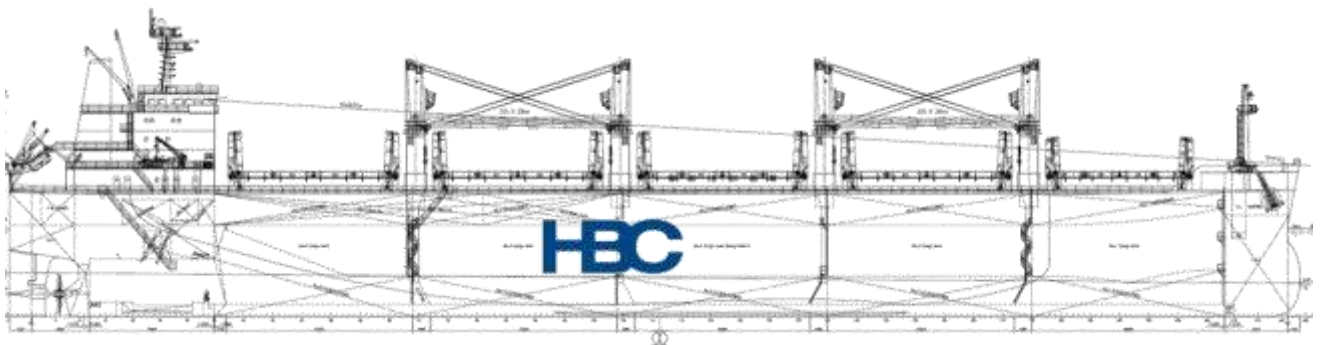

HBC

MV Asia Emerald III

Type	Geared Bulker
Class	American Bureau of Shipping
Built	2010
Flag	Singapore
Summer Dwt	57.802 mts
Draft	12,95 m
LOA	189,99 m
Beam	32,26 m
Holds / Hatches	5 / 5
Grain / Bale	71.549 cbm / 69.760 cbm
Gear	4 X 35 mts SWL
Grabs	Yes

All details are about and without guarantee. Description not to be used for Charter Parties.

HBC Hamburg Bulk Carriers GmbH Co. KG
Neumühlen 15
22763 Hamburg
Germany

Phone: +49 40 800 98 2 – 0

Fax: +49 40 800 98 2 – 99

E-Mail: chartering@hbc-hamburg.com

HBC Asia Pte. Ltd.

8 Eu Tong Sen Street
#12-91/92 The Central
059818 Singapore

Phone: +65 6303 91 – 11

Fax: +65 6303 91 – 10

E-Mail: chartering@hbc-asia.com