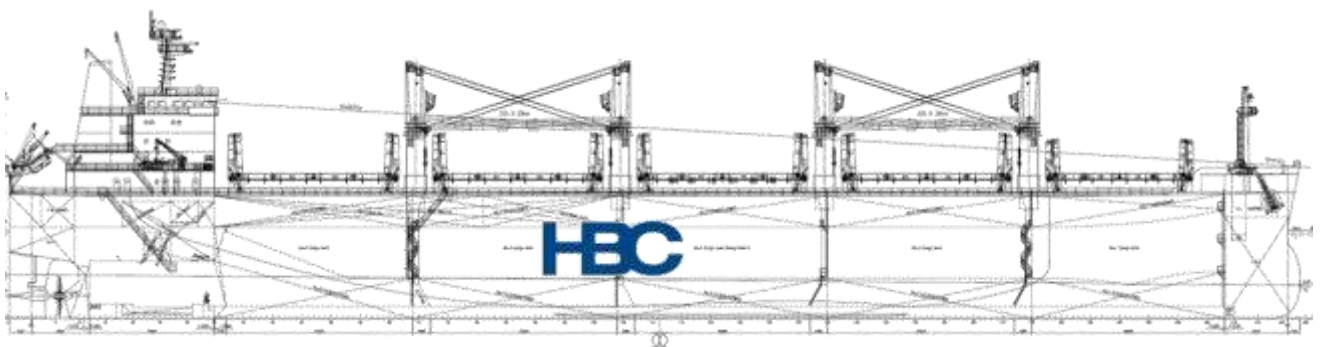

HBC

MV Asia Emerald II

Type	Geared Bulker
Class	Bureau Veritas
Built	2010
Flag	Singapore
Summer Dwt	57.802 mts
Draft	12,95 m
LOA	189,99 m
Beam	32,26 m
Holds / Hatches	5 / 5
Grain / Bale	71.549 cbm / 69.761 cbm
Gear	4 X 36 mts SWL
Grabs	Yes

All details are about and without guarantee. Description not to be used for Charter Parties.

HBC Hamburg Bulk Carriers GmbH Co. KG
Neumühlen 15
22763 Hamburg
Germany

Phone: +49 40 800 98 2 – 0

Fax: +49 40 800 98 2 – 99

E-Mail: chartering@hbc-hamburg.com

HBC Asia Pte. Ltd.

8 Eu Tong Sen Street
#12-91/92 The Central
059818 Singapore

Phone: +65 6303 91 – 11

Fax: +65 6303 91 – 10

E-Mail: chartering@hbc-asia.com