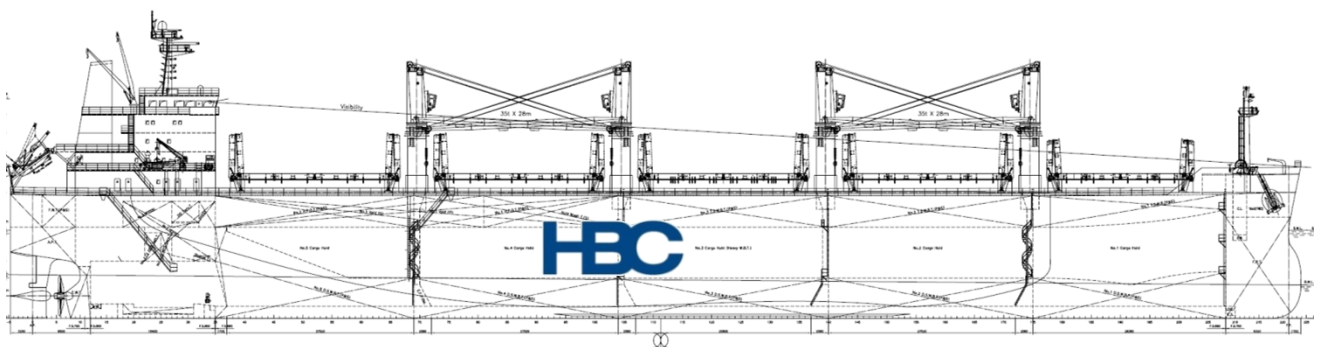

HBC

MV Asia Emerald I

Type	Geared Bulker
Class	Bureau Veritas
Built	2011
Flag	Singapore
Summer Dwt	58.018 mts
Draft	12,95 m
LOA	189,99 m
Beam	32,26 m
Holds / Hatches	5 / 5
Grain / Bale	71.549 cbm / 69.760 cbm
Gear	4 X 36 mts SWL
Grabs	Yes

All details are about and without guarantee. Description not to be used for Charter Parties.

HBC Hamburg Bulk Carriers GmbH Co. KG
Neumühlen 15
22763 Hamburg
Germany

Phone: +49 40 800 98 2 – 0

Fax: +49 40 800 98 2 – 99

E-Mail: chartering@hbc-hamburg.com

HBC Asia Pte. Ltd.

8 Eu Tong Sen Street
#12-91/92 The Central
059818 Singapore

Phone: +65 6303 91 – 11

Fax: +65 6303 91 – 10

E-Mail: chartering@hbc-asia.com