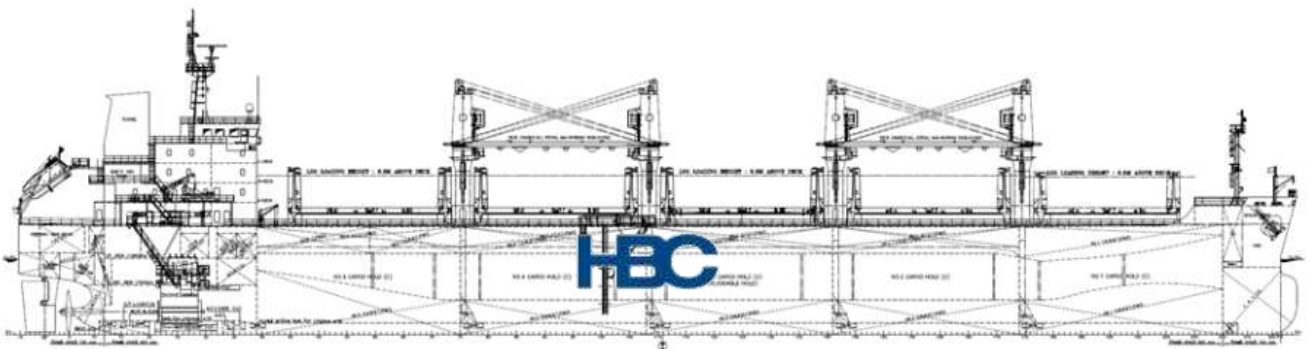

HBC

MV V Due

Type	Geared Bulker
Class	RINA
Built	2015
Flag	Malta
Summer Dwt	37.750 mts
Draft	10,62 m
LOA	181,00 m
Beam	30,00 m
Holds / Hatches	5 / 5
Grain / Bale	50.196 cbm /
Gear	4 X 35 mts SWL
Grabs	Yes

All details are about and without guarantee. Description not to be used for Charter Parties.

HBC Hamburg Bulk Carriers GmbH Co. KG
Neumühlen 15
22763 Hamburg
Germany
Phone: +49 40 800 98 2 – 0
Fax: +49 40 800 98 2 – 99
E-Mail: chartering@hbc-hamburg.com

HBC Asia Pte. Ltd.
8 Eu Tong Sen Street
#12-91/92 The Central
059818 Singapore
Phone: +65 6303 91 – 11
Fax: +65 6303 91 – 10
E-Mail: chartering@hbc-asia.com