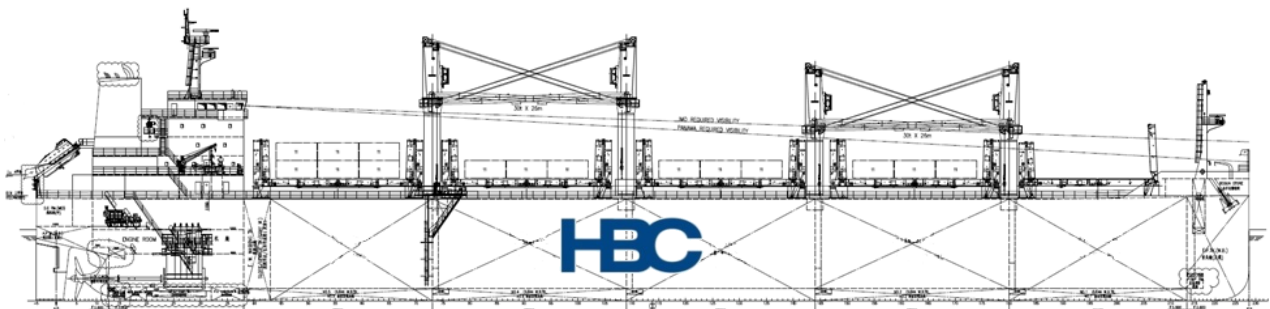

HBC

MV Interlink Fidelity

Type	Geared Bulker / Box-Open Hatch
Class	Lloyds Register
Built	2015
Flag	Marshall Islands
Summer Dwt	38.569 mts
Draft	10,50 m
LOA	179,95 m
Beam	32,00 m
Holds / Hatches	5 / 5
Grain / Bale	50.904 cbm / 48.865 cbm
Gear	4 X 30 mts SWL
Grabs	No

All details are about and without guarantee. Description not to be used for Charter Parties.

HBC Hamburg Bulk Carriers GmbH Co. KG
Neumühlen 15
22763 Hamburg
Germany

Phone: +49 40 800 98 2 – 0

Fax: +49 40 800 98 2 – 99

E-Mail: chartering@hbc-hamburg.com

HBC Asia Pte. Ltd.

8 Eu Tong Sen Street
#12-91/92 The Central
059818 Singapore

Phone: +65 6303 91 – 11

Fax: +65 6303 91 – 10

E-Mail: chartering@hbc-asia.com