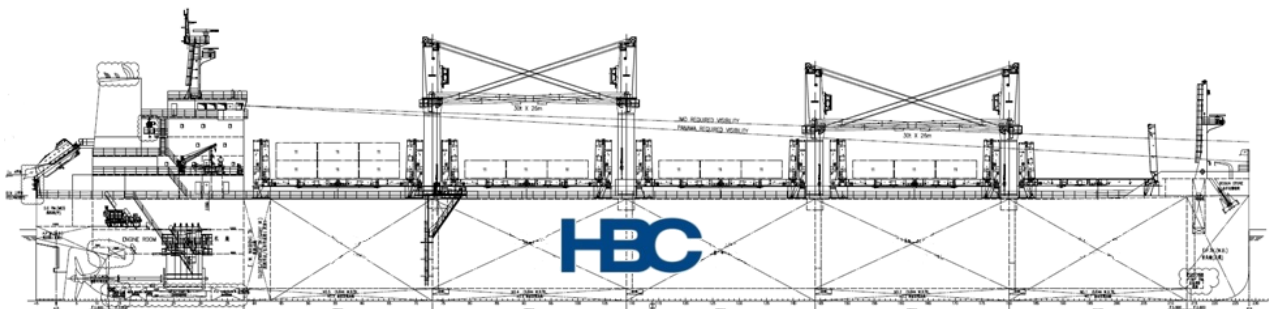

HBC

MV Interlink Dignity

Type	Geared Bulker / Box-Open Hatch
Class	Lloyds Register
Built	2015
Flag	Marshall Islands
Summer Dwt	38.500 mts
Draft	10,50 m
LOA	179,95 m
Beam	32,00 m
Holds / Hatches	5 / 5
Grain / Bale	50.904 cbm /
Gear	4 X 30 mts SWL
Grabs	No

All details are about and without guarantee. Description not to be used for Charter Parties.

HBC Hamburg Bulk Carriers GmbH Co. KG
Neumühlen 15
22763 Hamburg
Germany

Phone: +49 40 800 98 2 – 0
Fax: +49 40 800 98 2 – 99
E-Mail: chartering@hbc-hamburg.com

HBC Asia Pte. Ltd.
8 Eu Tong Sen Street
#12-91/92 The Central
059818 Singapore

Phone: +65 6303 91 – 11
Fax: +65 6303 91 – 10
E-Mail: chartering@hbc-asia.com