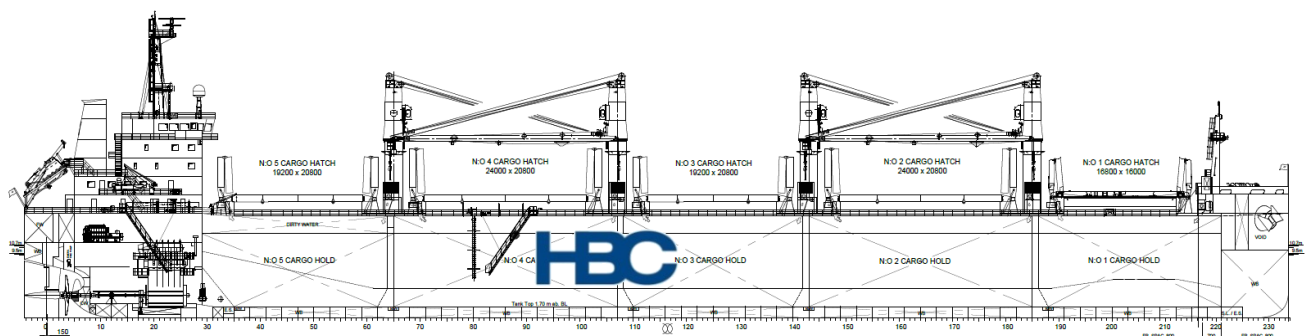

HBC

MV Boreas Venture

Type	Geared Bulker
Class	Lloyds Register
Built	2016
Flag	Liberia
Summer Dwt	43.500 mts
Draft	10,70 m
LOA	189,99 m
Beam	30,0 m
Holds / Hatches	5 / 5
Grain / Bale	55.300 cbm / 53.250 cbm
Gear	4 X 30 mts SWL
Grabs	Yes

All details are about and without guarantee. Description not to be used for Charter Parties.

HBC Hamburg Bulk Carriers GmbH Co. KG
Neumühlen 15
22763 Hamburg
Germany
Phone: +49 40 800 98 2 – 0
Fax: +49 40 800 98 2 – 99
E-Mail: chartering@hbc-hamburg.com

HBC Asia Pte. Ltd.
8 Eu Tong Sen Street
#12-91/92 The Central
059818 Singapore
Phone: +65 6303 91 – 11
Fax: +65 6303 91 – 10
E-Mail: chartering@hbc-asia.com