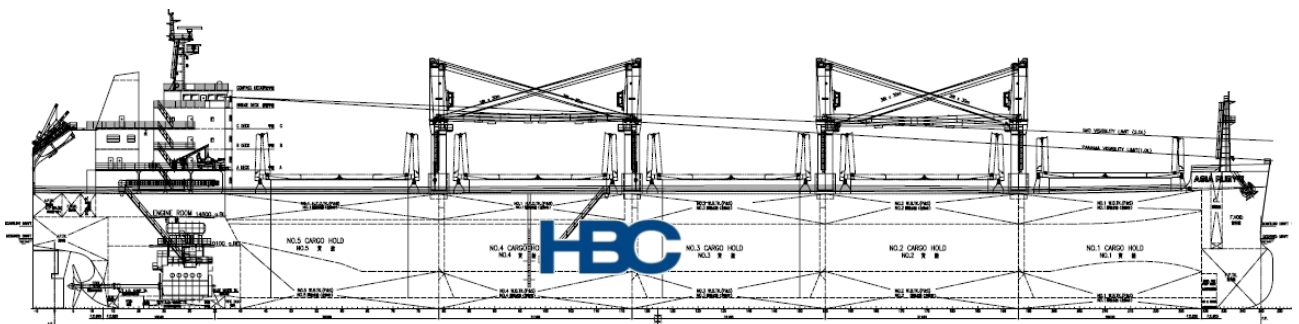

HBC

MV Asia Ruby IV

Type	Geared Bulker
Class	Lloyds Register
Built	2014
Flag	Singapore
Summer Dwt	62.995 mts
Draft	13,30 m
LOA	199,90 m
Beam	32,26 m
Holds / Hatches	5 / 5
Grain / Bale	75.667 cbm / 72.600 cbm
Gear	4 X 36 mts SWL
Grabs	Yes

All details are about and without guarantee. Description not to be used for Charter Parties.

HBC Hamburg Bulk Carriers GmbH Co. KG
Neumühlen 15
22763 Hamburg
Germany

Phone: +49 40 800 98 2 – 0

Fax: +49 40 800 98 2 – 99

E-Mail: chartering@hbc-hamburg.com

HBC Asia Pte. Ltd.

8 Eu Tong Sen Street
#12-91/92 The Central
059818 Singapore

Phone: +65 6303 91 – 11

Fax: +65 6303 91 – 10

E-Mail: chartering@hbc-asia.com