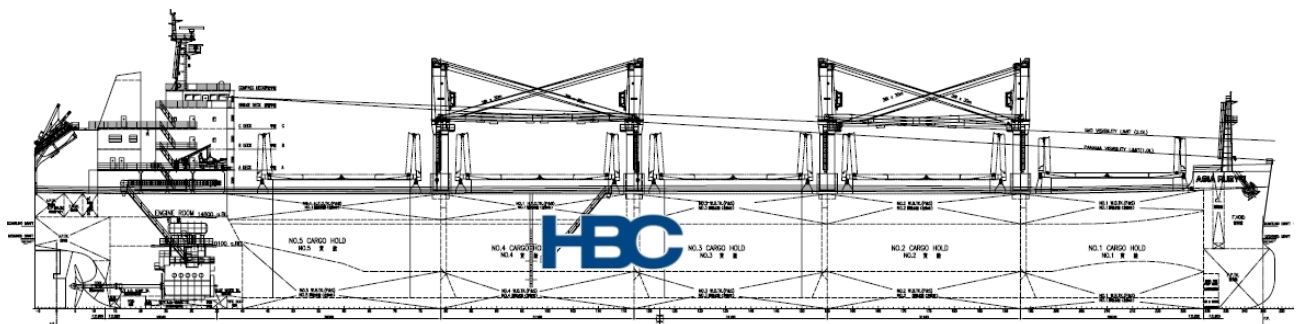

HBC

MV Asia Ruby III

Type	Geared Bulker
Class	Lloyds Register
Built	2014
Flag	Singapore
Summer Dwt	63.023 mts
Draft	13,30 m
LOA	199,99 m
Beam	32,26 m
Holds / Hatches	5 / 5
Grain / Bale	77.632 cbm / 72.600 cbm
Gear	4 X 35 mts SWL
Grabs	Yes

All details are about and without guarantee. Description not to be used for Charter Parties.

HBC Hamburg Bulk Carriers GmbH Co. KG
Neumühlen 15
22763 Hamburg
Germany

Phone: +49 40 800 98 2 – 0

Fax: +49 40 800 98 2 – 99

E-Mail: chartering@hbc-hamburg.com

HBC Asia Pte. Ltd.

8 Eu Tong Sen Street
#12-91/92 The Central
059818 Singapore

Phone: +65 6303 91 – 11

Fax: +65 6303 91 – 10

E-Mail: chartering@hbc-asia.com