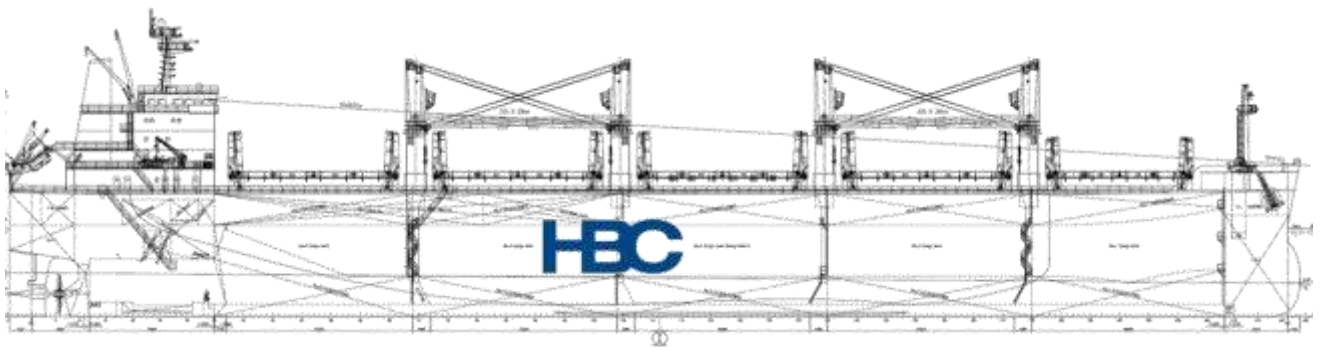

HBC

MV Asia Emerald II

Type	Geared Bulker
Class	Bureau Veritas
Built	2010
Flag	Singapore
Summer Dwt	57.802 mts
Draft	12,95 m
LOA	189,99 m
Beam	32,26 m
Holds / Hatches	5 / 5
Grain / Bale	71.549 cbm / 69.761 cbm
Gear	4 X 36 mts SWL
Grabs	Yes

All details are about and without guarantee. Description not to be used for Charter Parties.

HBC Hamburg Bulk Carriers GmbH Co. KG
Neumühlen 15
22763 Hamburg
Germany

Phone: +49 40 800 98 2 – 0

Fax: +49 40 800 98 2 – 99

E-Mail: chartering@hbc-hamburg.com

HBC Asia Pte. Ltd.

8 Eu Tong Sen Street
#12-91/92 The Central
059818 Singapore

Phone: +65 6303 91 – 11

Fax: +65 6303 91 – 10

E-Mail: chartering@hbc-asia.com